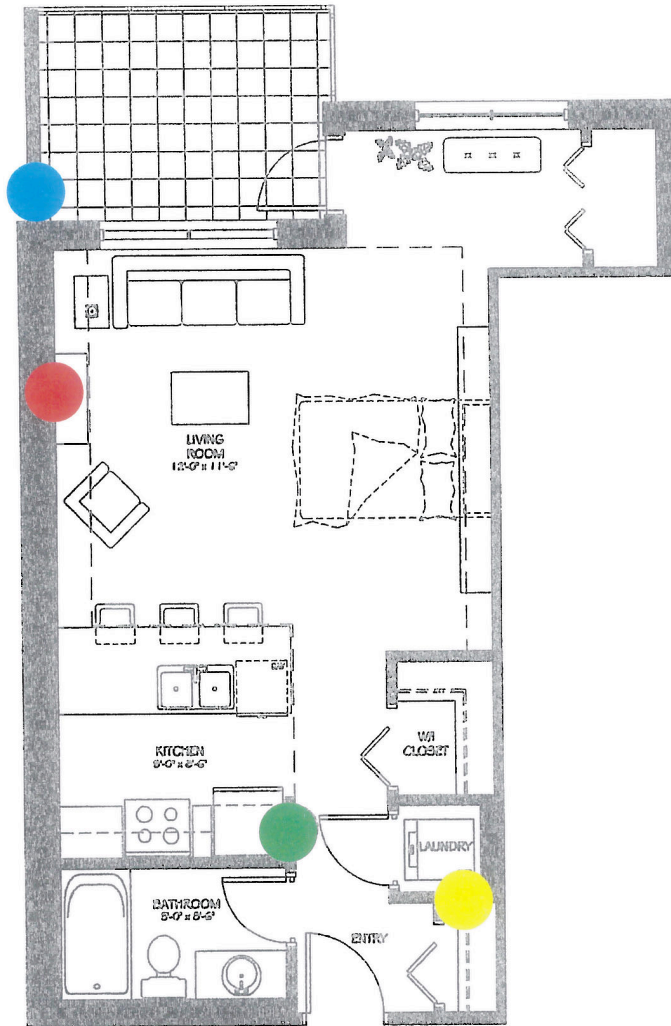

EAGLE RIDGE

Unit A

SUITE A: 617 SQ. FT.
TERRACE: 90 SQ. FT.
TOTAL LIVING: 707 SQ. FT.

APARTMENTS	218
	318
	418
	518
	618