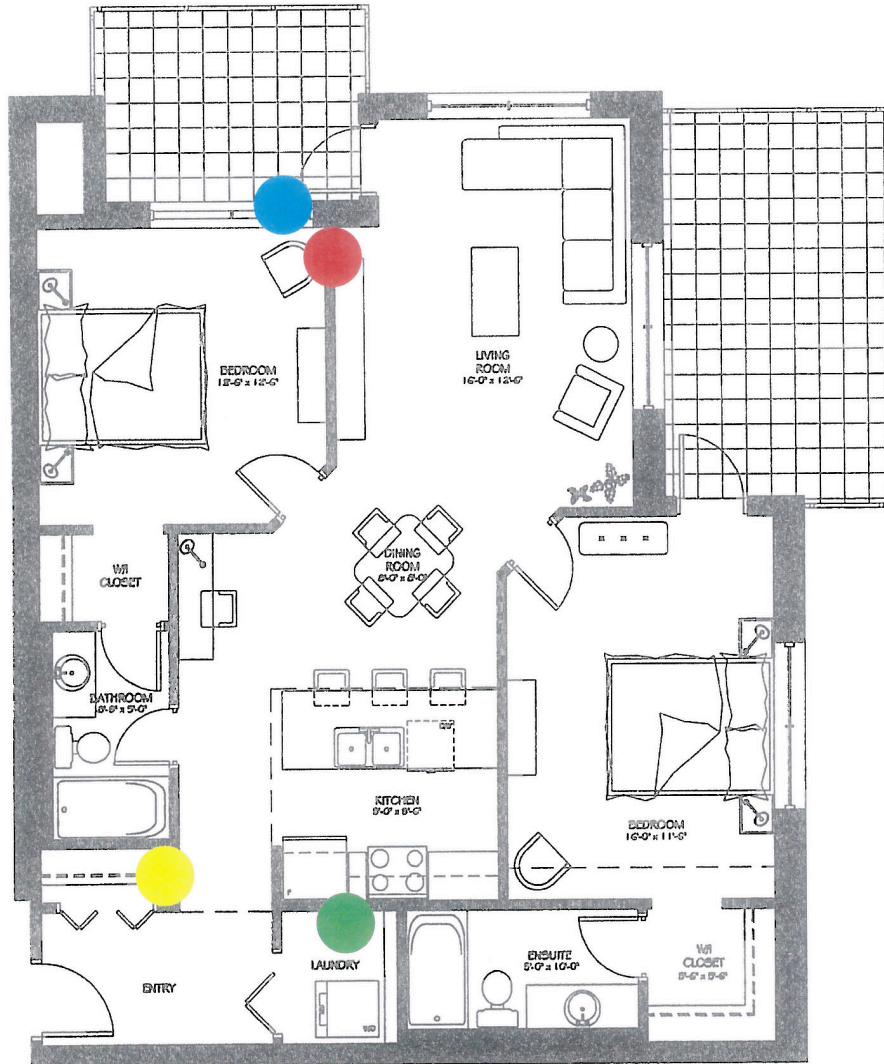

EAGLE RIDGE