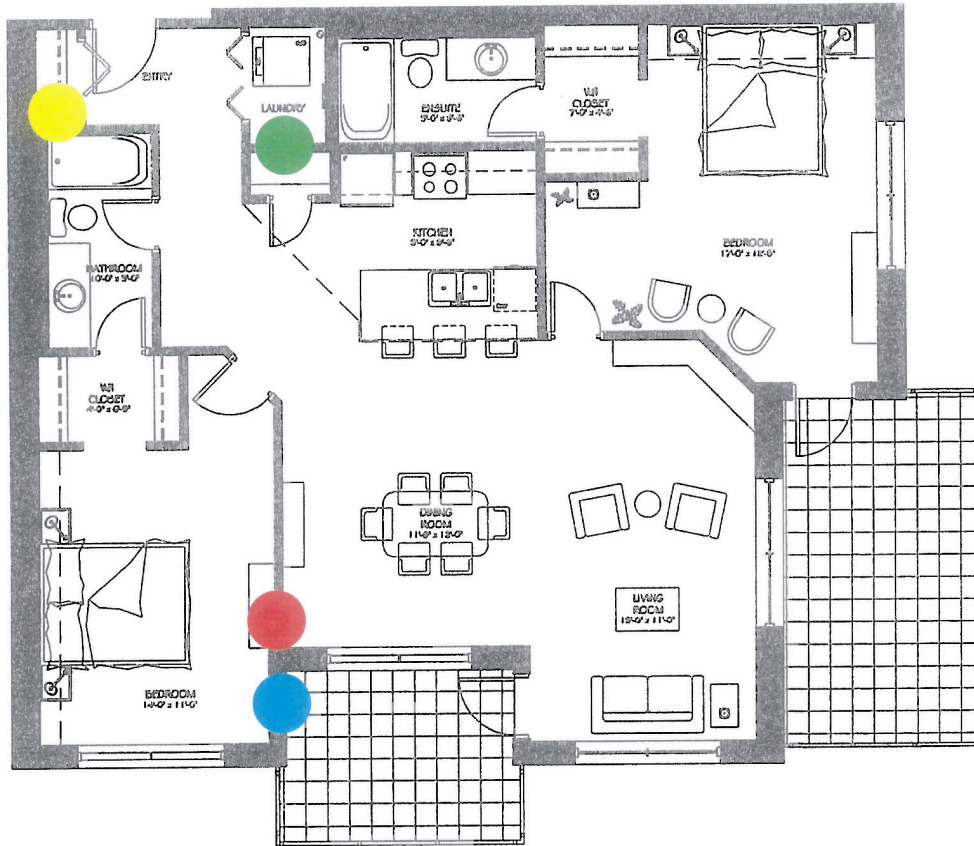

EAGLE RIDGE

Unit E

SUITE E: 1315 SQ. FT.
TERRACE: 240 SQ. FT.
TOTAL LIVING: 1555 SQ. FT.

1. APARTMENTS 105, 114
   205, 213
   305, 313
   405, 413
   505, 513
   605, 613