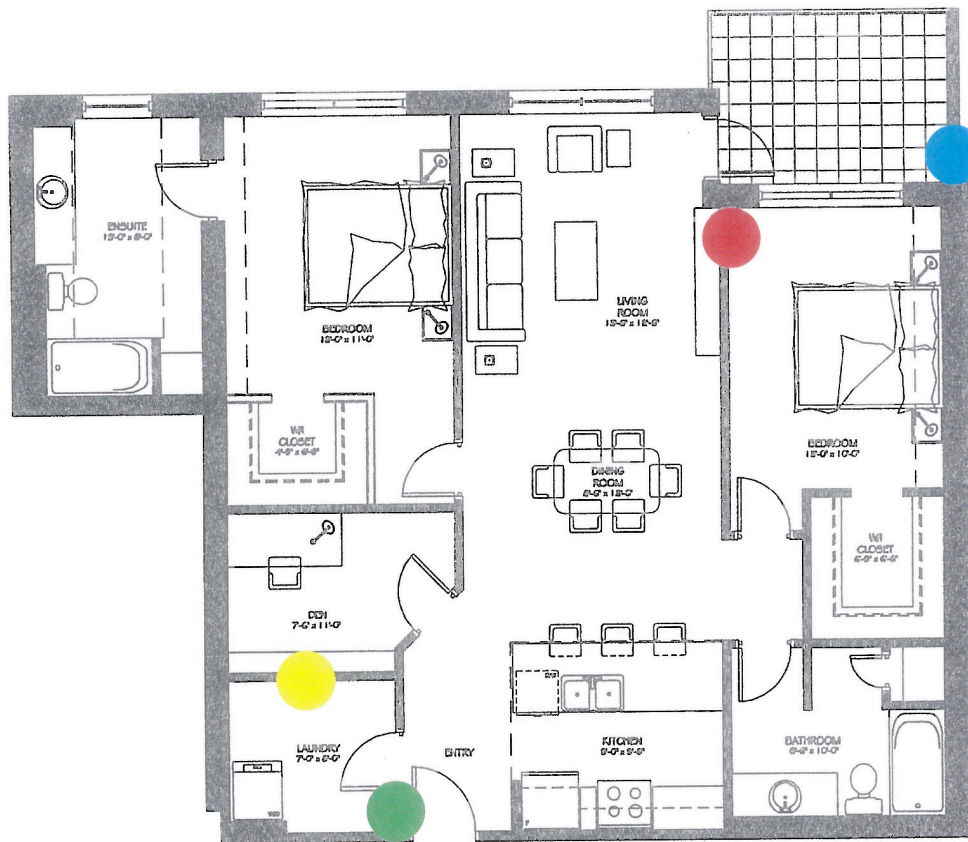

EAGLE RIDGE

Unit F

SUITE F: 1313 SQ. FT.
TERRACE: 90 SQ. FT.
TOTAL LIVING: 1403 SQ. FT.

APARTMENTS 303, 315
403, 415
503, 515
603, 615