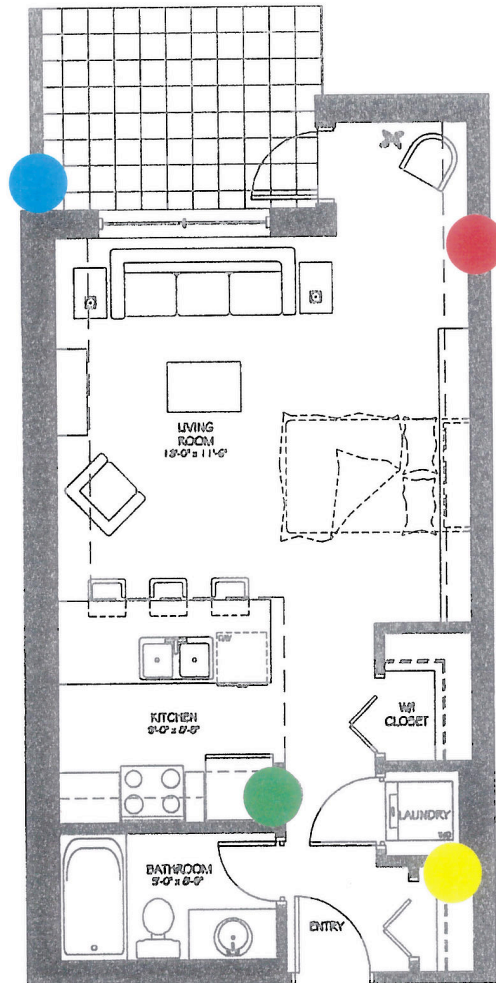

EAGLE RIDGE

Unit G

SUITE G: 568 SQ. FT.
TERRACE: 90 SQ. FT.
TOTAL LIVING: 658 SQ. FT.

APARTMENTS 102, 110, 117